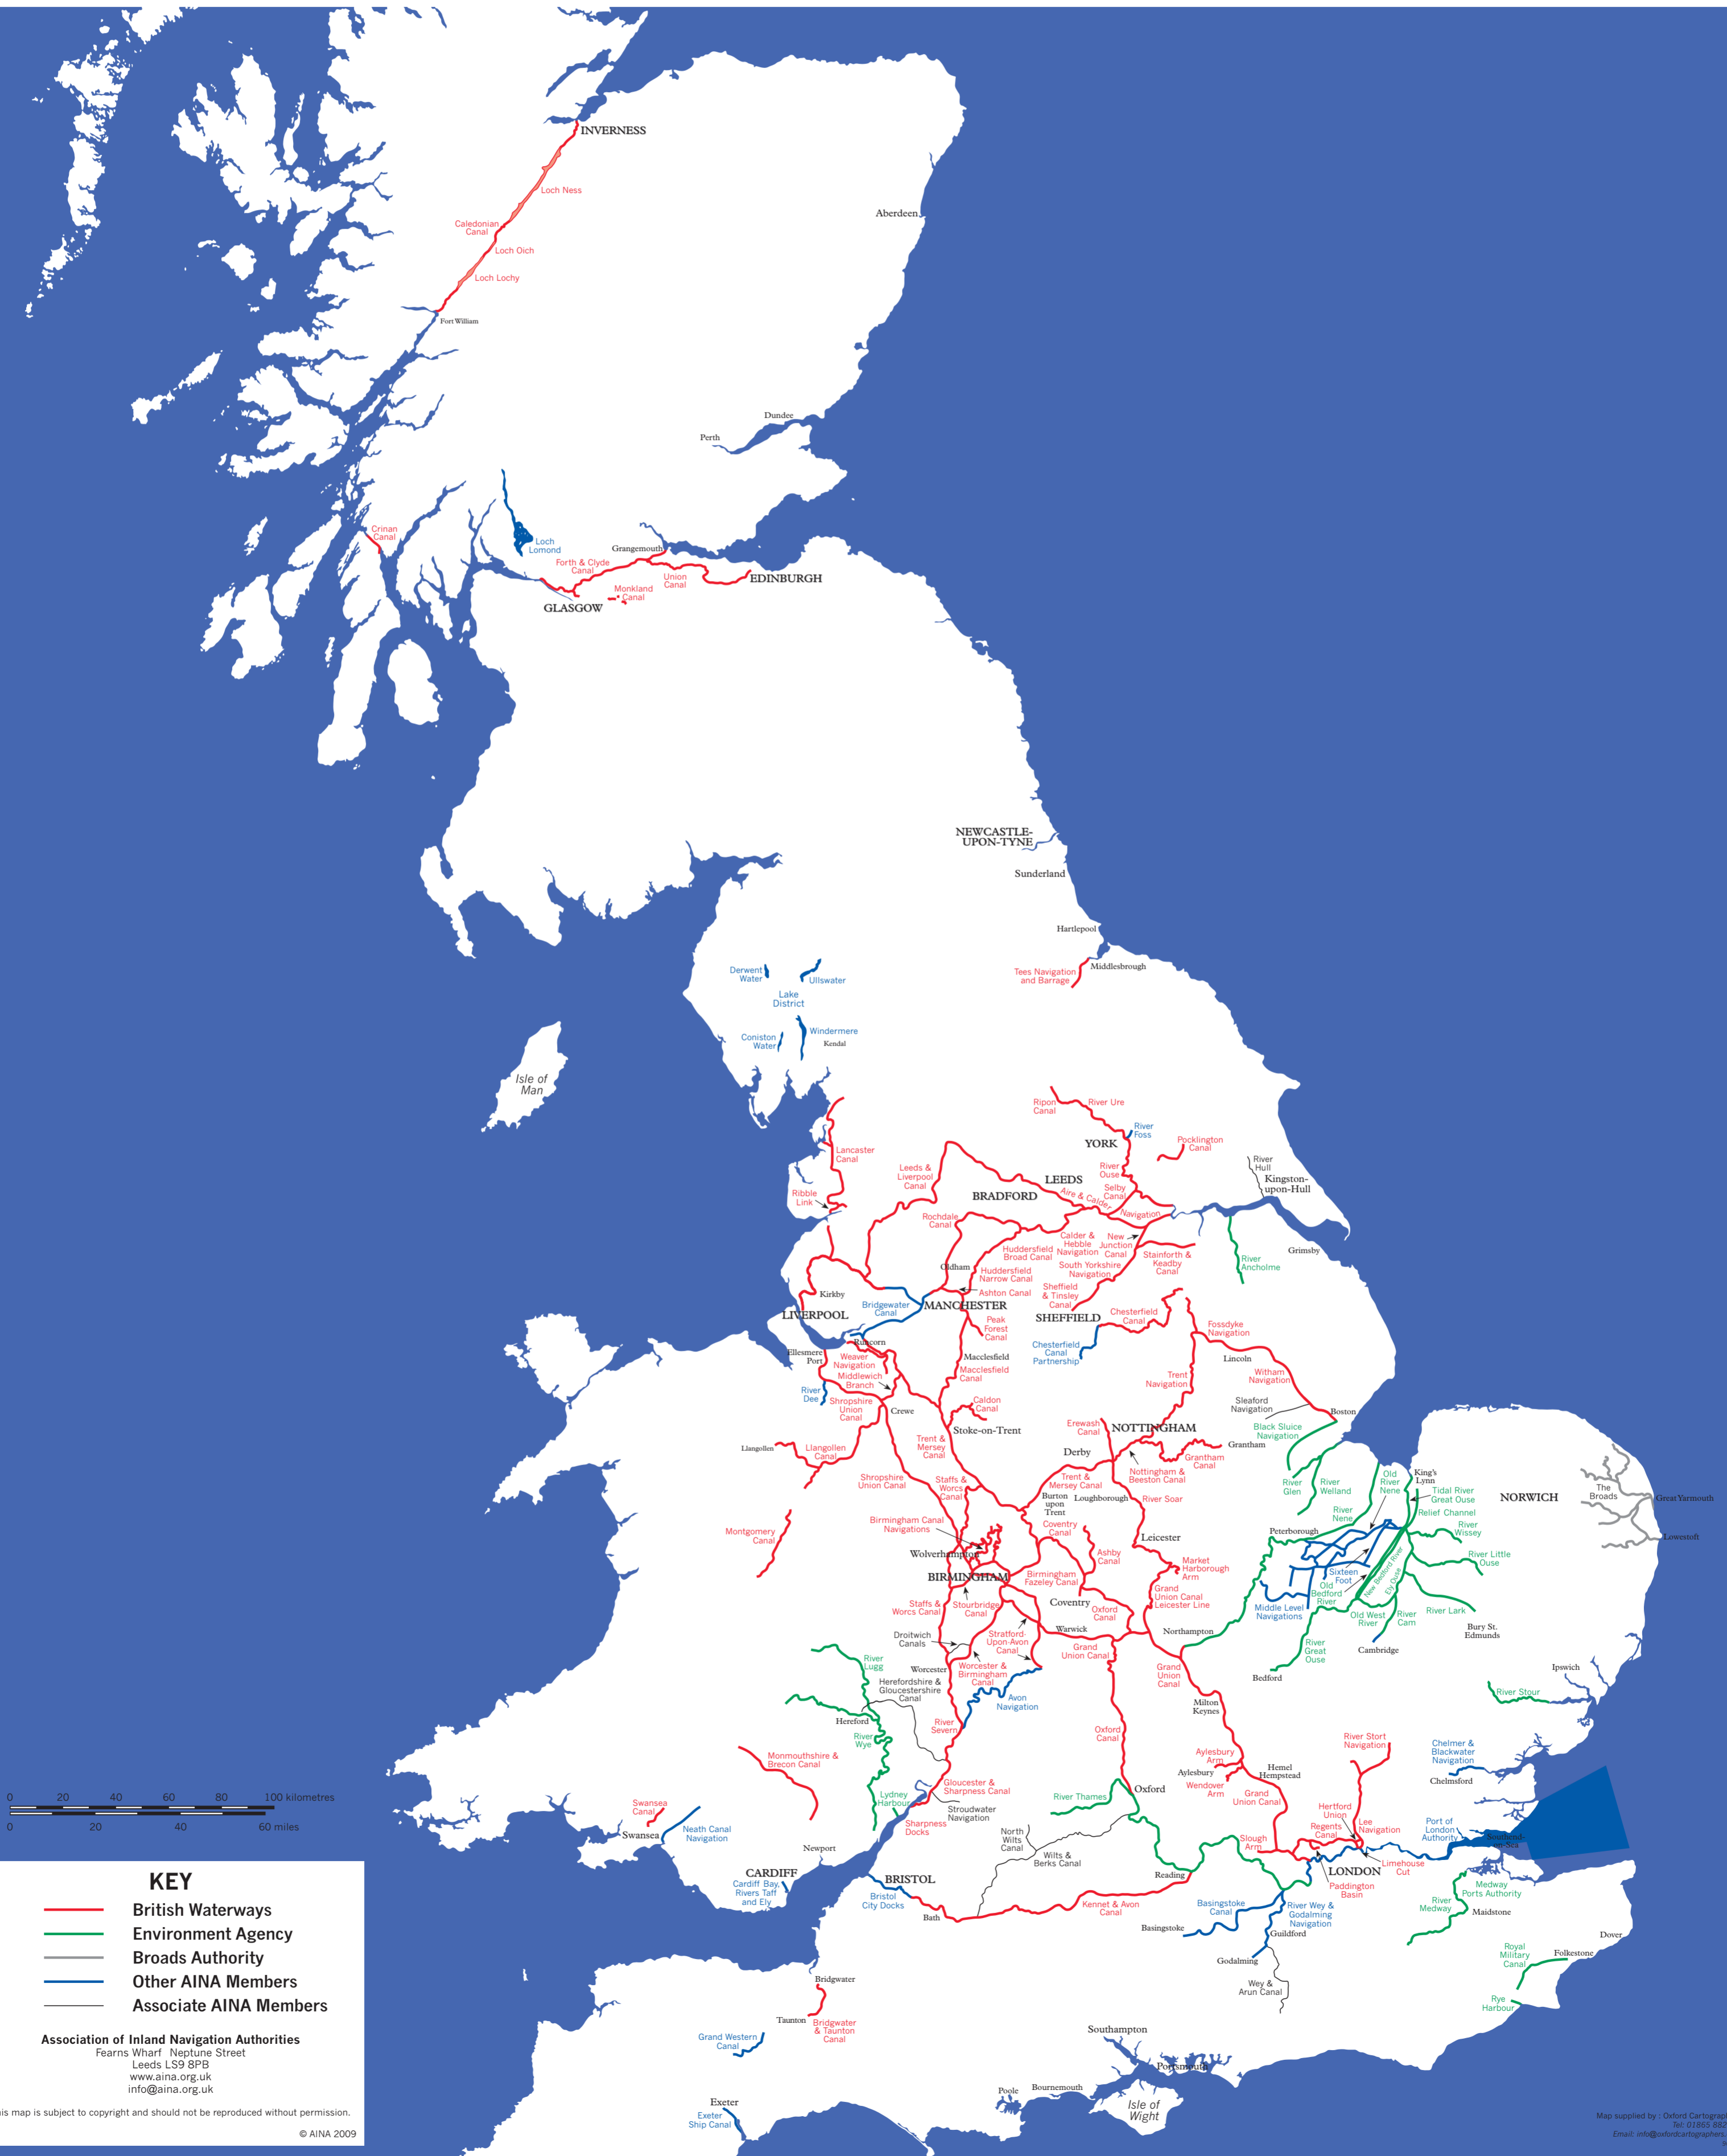

AINA WATERWAYS MAP

Association of
Inland
Navigation
Authorities

KEY

- British Waterways
- Environment Agency
- Broads Authority
- Other AINA Members
- Associate AINA Members

Association of Inland Navigation Authorities
Fearn's Wharf, Neptune Street
Leeds LS9 8PB
www.aina.org.uk
info@aina.org.uk

This map is subject to copyright and should not be reproduced without permission.

© AINA 2009